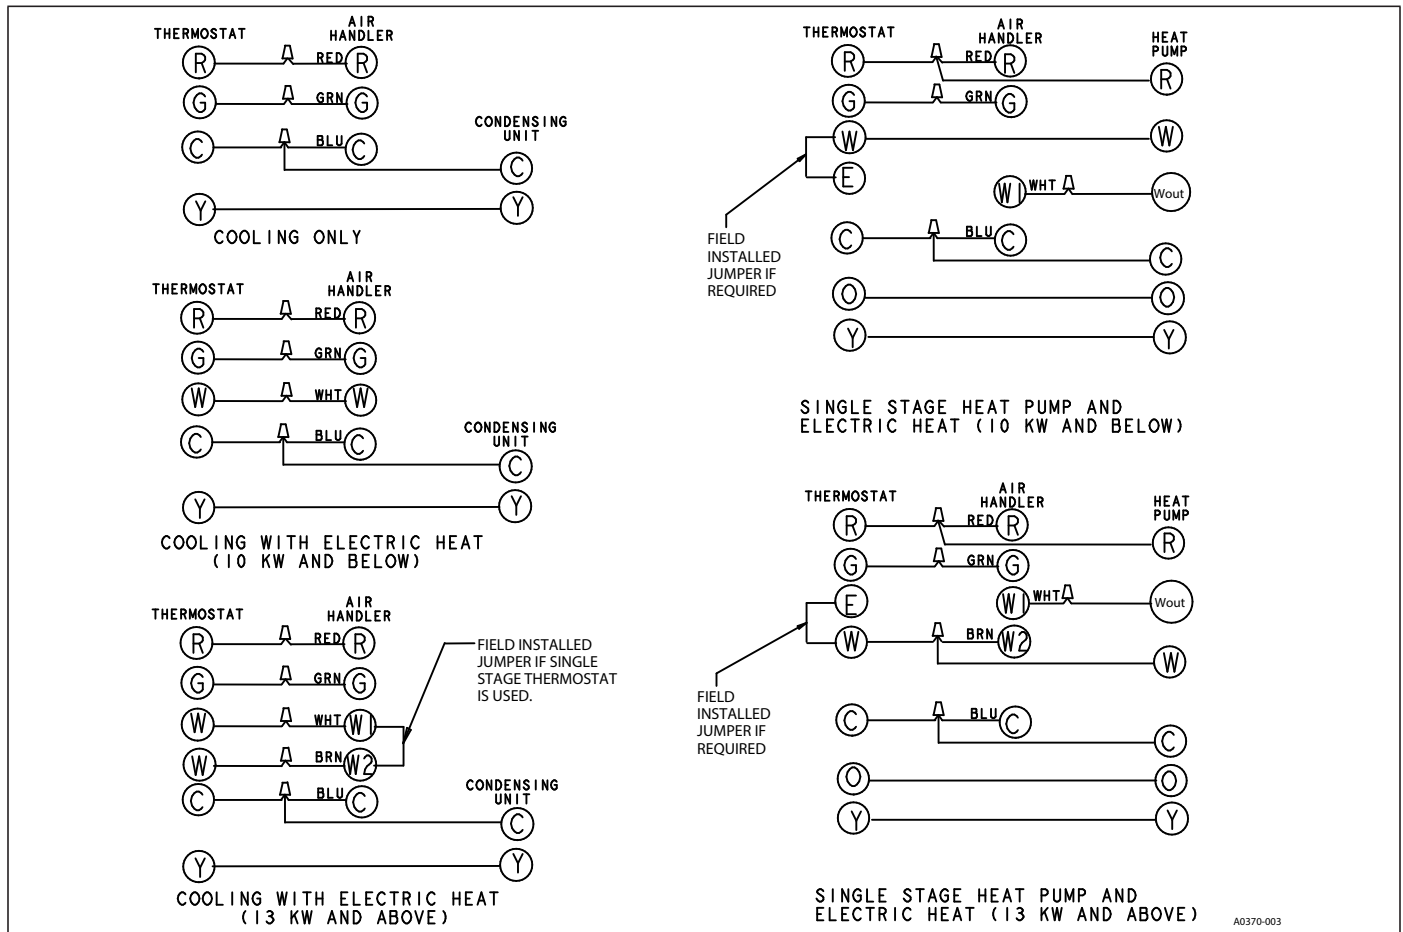

SECTION XVI: WIRING DIAGRAM

FIGURE 28: Wiring Diagram - PSC - Single Phase Heat Kits

3 PHASE ELECTRIC HEAT KITS

5175906-UWD-A-0216

FIGURE 29: Wiring Diagram - Three Phase Heat Kits 208-230V

SECTION XVII: TYPICAL THERMOSTAT CONNECTIONS

A0370-003

FIGURE 30: Typical Wiring Diagram