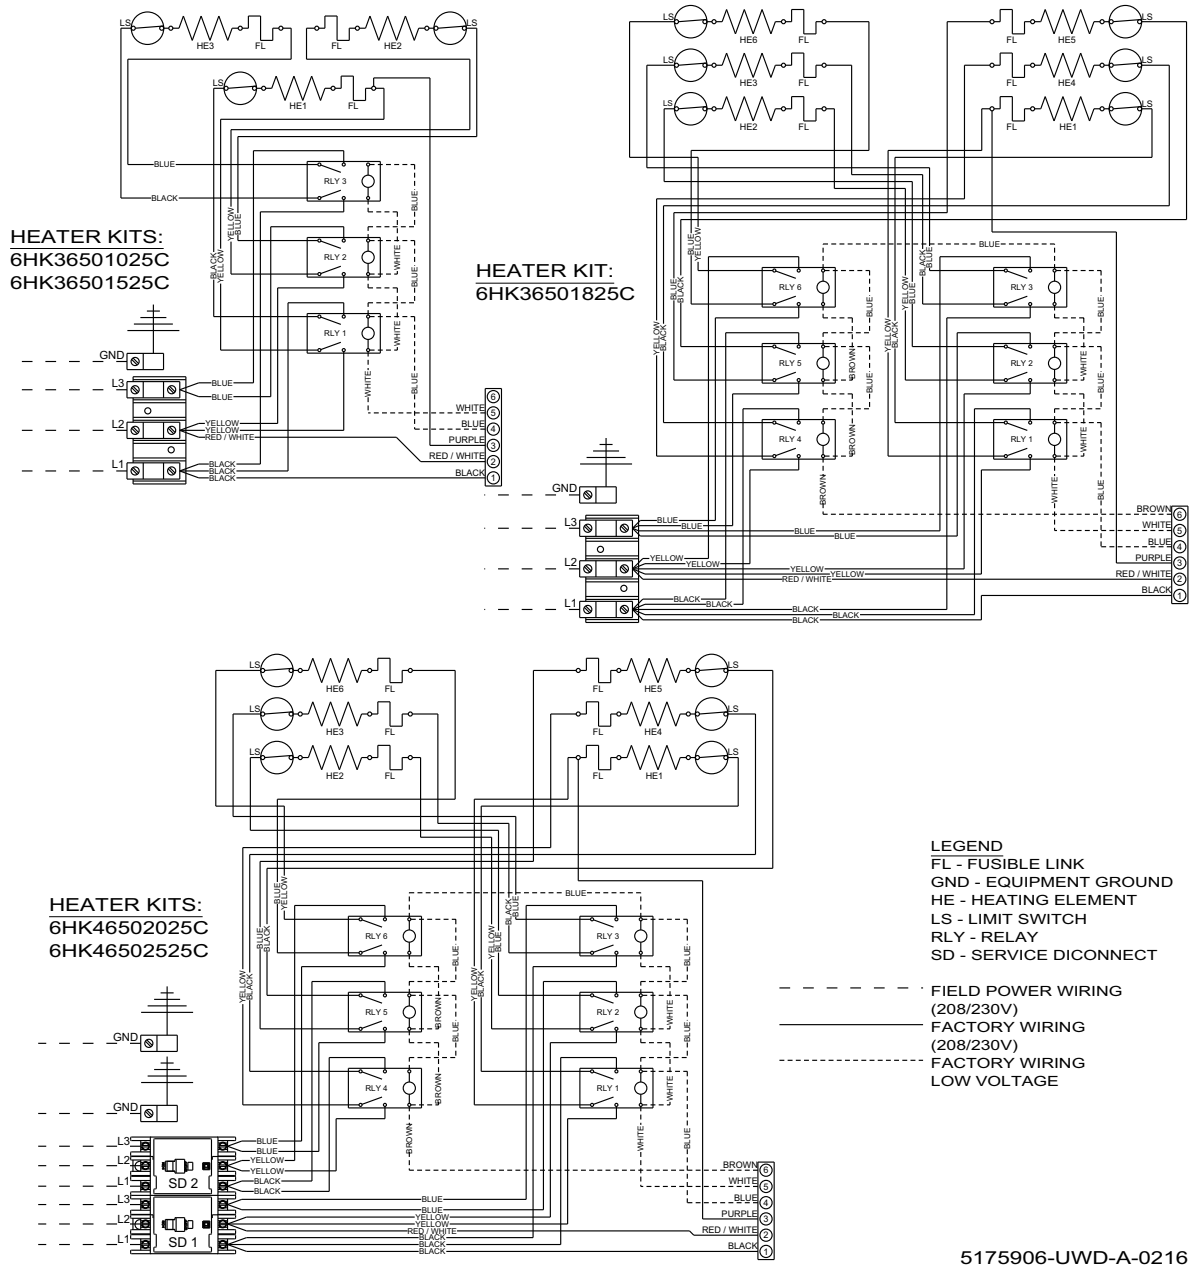

SECTION XVI: WIRING DIAGRAM

FIGURE 28: Wiring Diagram - PSC - Single Phase Heat Kits

3 PHASE ELECTRIC HEAT KITS

5175906-UWD-A-0216

FIGURE 29: Wiring Diagram - Three Phase Heat Kits 208-230V

SECTION XVII: TYPICAL THERMOSTAT CONNECTIONS

A0370-003

FIGURE 30: Typical Wiring Diagram