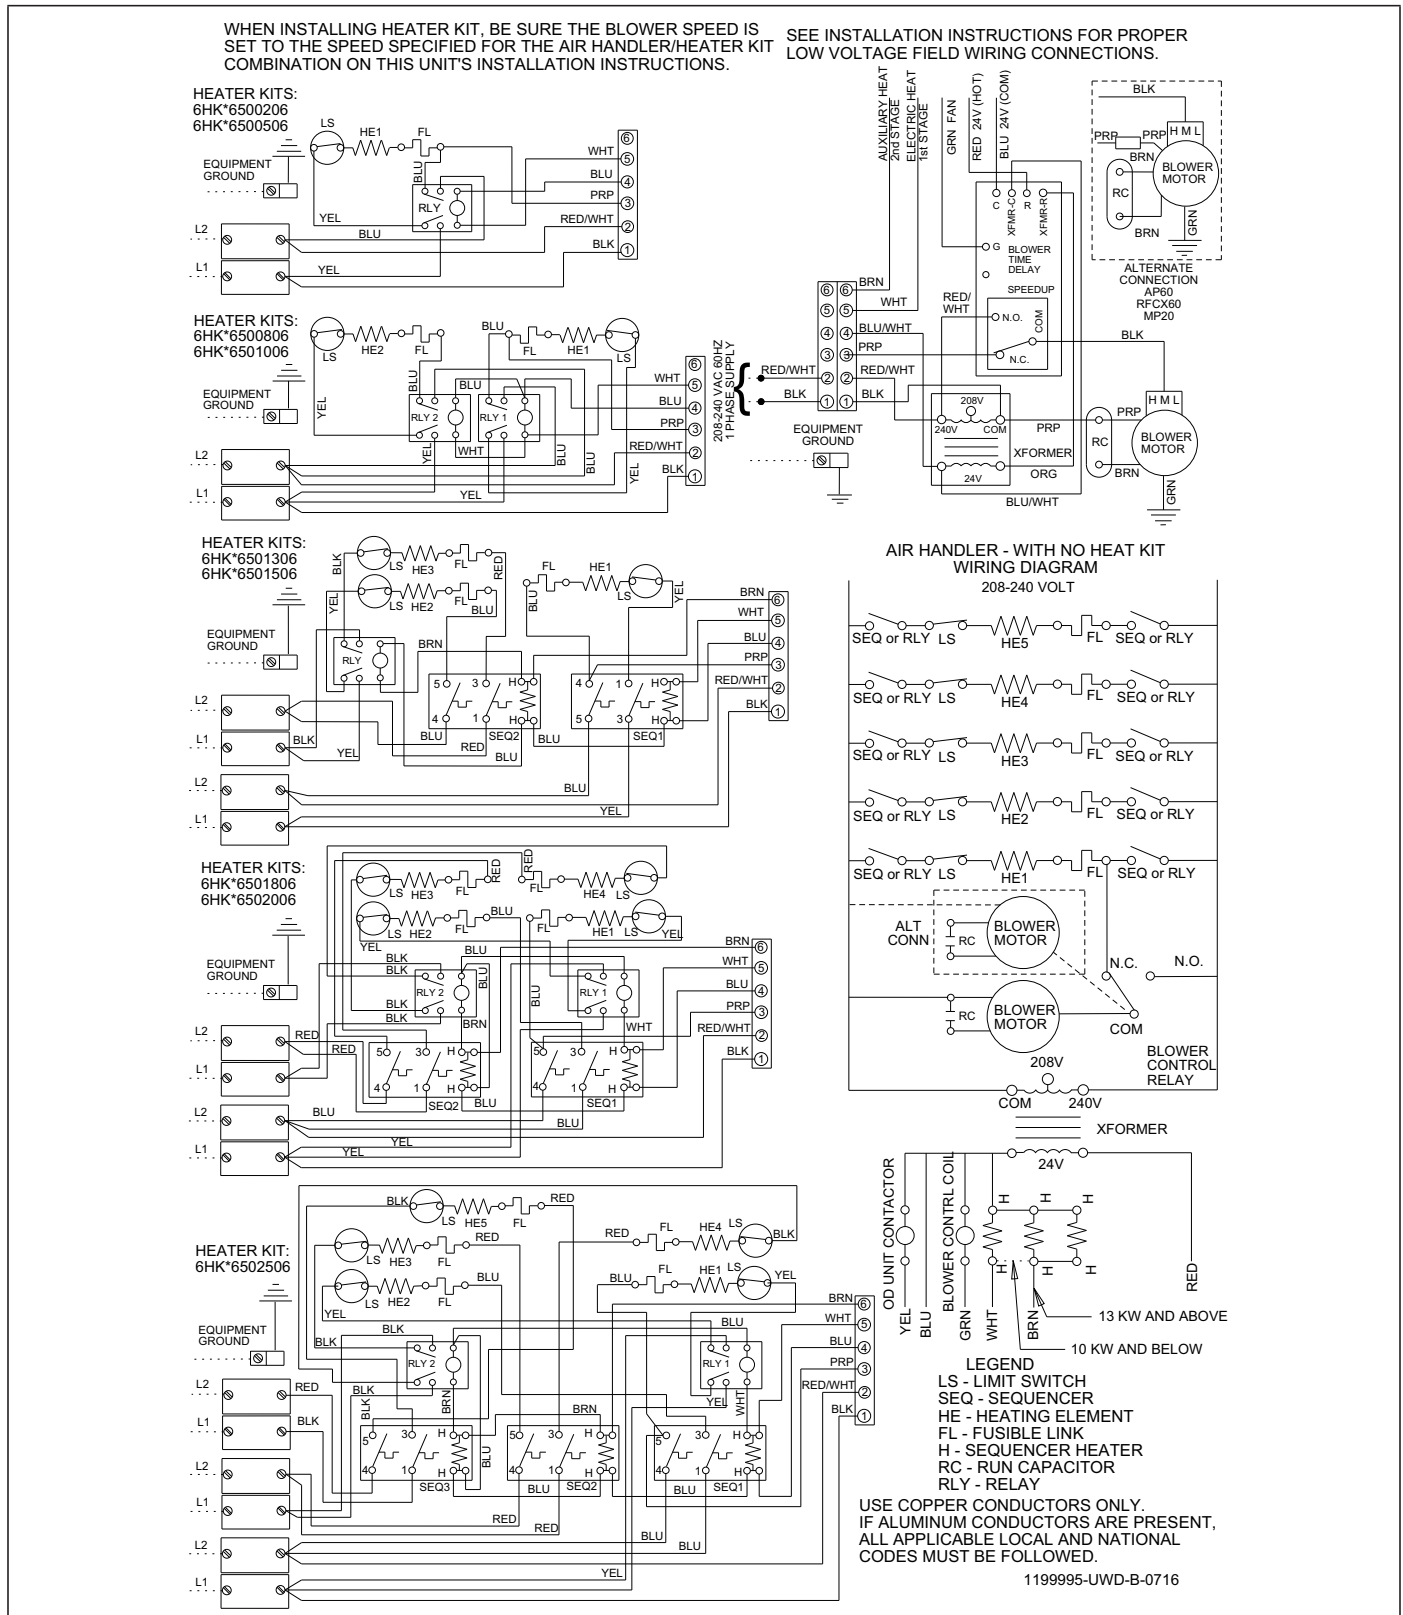

SECTION XVI: WIRING DIAGRAM

FIGURE 28: Wiring Diagram - PSC - Single Phase Heat Kits

3 PHASE ELECTRIC HEAT KITS

5175906-UWD-A-0216

FIGURE 29: Wiring Diagram - Three Phase Heat Kits 208-230V

SECTION XVII: TYPICAL THERMOSTAT CONNECTIONS

A0370-003

FIGURE 30: Typical Wiring Diagram