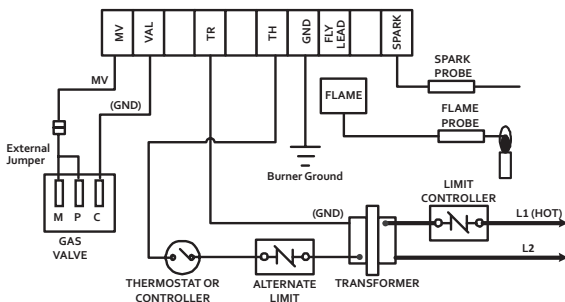

## Hot Surface Ignition (HSI)

The thermostat calls for heat and energizes the HSI control. If system is equipped with prepurge, the purge fan is energized and power will be delayed thirty seconds before application to the Hot Surface Ignitor. If prepurge is not selected, the ignitor is powered within one second. The ignitor heats up and at the end of the heating period, the redundant and main valves are opened. A flame must be detected within a fixed time period or both valves close, the ignitor is turned off and the HSI control locks out unless the system is equipped with retry. Retry indicates the ignition sequence will be repeated for a total of three tries if flame is undetected or lost within 30 seconds of ignition.

Typical Wiring for Hot Surface Ignition System

## Direct Spark Ignition (DSI)

The thermostat calls for heat and simultaneously energizes the DSI control module and gas valve solenoid. Sparks at the ignition electrodes ignite the gas at the main burner. Flame is sensed through the electrodes by the flame detection circuit and shuts off the sparking. If flame is not established within a fixed time period (lock-out time) main and redundant valves close, sparking ceases and the control module locks out.