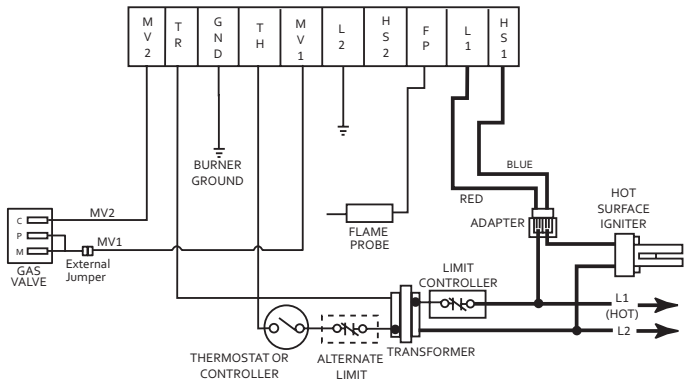

► System Applications

Hot Surface Ignition (HSI)

The thermostat calls for heat and energizes the HSI control. If system is equipped with prepurge, the purge fan is energized and power will be delayed thirty seconds before application to the Hot Surface Ignitor. If prepurge is not selected, the ignitor is powered within one second. The ignitor heats up and at the end of the heating period, the redundant and main valves are opened. A flame must be detected within a fixed time period or both valves close, the ignitor is turned off and the HSI control locks out unless the system is equipped with retry. Retry indicates the ignition sequence will be repeated for a total of three tries if flame is undetected or lost within 30 seconds of ignition.

Typical Wiring for Hot Surface Ignition System

Direct Spark Ignition (DSI)

The thermostat calls for heat and simultaneously energizes the DSI control module and gas valve solenoid. Sparks at the ignition electrodes ignite the gas at the main burner. Flame is sensed through the electrodes by the flame detection circuit and shuts off the sparking. If flame is not established within a fixed time period (lock-out time) main and redundant valves close, sparking ceases and the control module locks out.