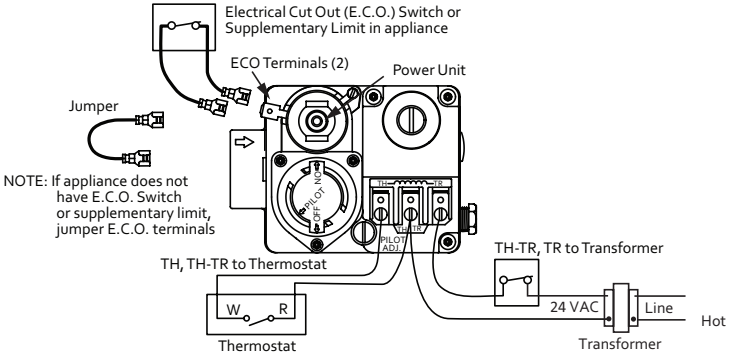

Standing Pilot

Gas flow to the pilot burner is controlled by a safety valve which is manually operated and held in by current generated from a thermocouple placed in the pilot flame. When the thermostat calls for heat the main valve is energized.

Wiring for 36C03 (24 VAC) with E.C.O.

Proven Pilot

The thermostat calls for heat and simultaneously energizes the pilot valve and the Proven Pilot control. Sparking from the ignition electrode to the pilot burner ignites the gas at the pilot burner. Flame is sensed by the flame detection circuit which energizes the main valve. Main burner gas is ignited and sparking ceases once a pilot flame is detected.