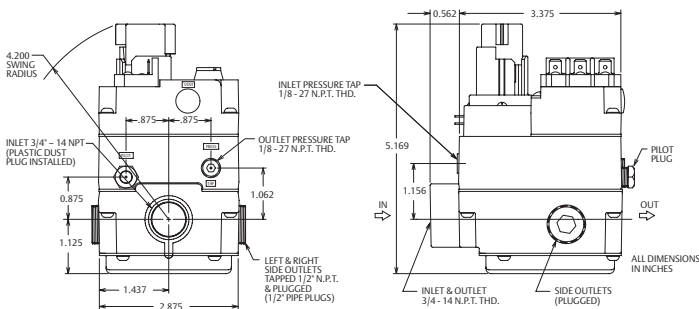

► Product Features and Specifications

36C Series

Combination Gas Valve. The versatile 36C03 Series combination gas valves cover a wide range of applications. Designed for use with common ignition systems and standing pilots, it replaces hundreds of existing models in the field.

Features

- Standing Pilot
- Single Stage
- Fast Opening
- Max. Capacity @
  1" PD = 280,000 BTU/HR
- Convertible – natural or LP gas
- Adjustable regulator(s)
- Inlet/outlet screens
- Line interrupter
- Inlet/outlet pressure taps
- CSA approved
- Optional sidetaps

Specifications

Electrical Rating.....	0.23 Amps @ 24 VAC
Other Voltage.....	750 mV, 120 VAC
Operating Ambient Temperature.....	-40° to 175°F (-40° to 79°C)
Pressure Rating (max.).....	1/2 PSI (14.0" W.C.)
Pilot Gas Connection.....	1/4" compression fitting
Pressure Tap	1/8" N.P.T.

Pipe Size (36 C)	1" PD Capacity	
	BTU/HR	
	NAT GAS 0.64 Sp. Gr. (1000 BTU/HR)	LP GAS 1.53 Sp. Gr. (2500 BTU/HR)
1/2" x 3/8"	100,000	162,000
1/2" x 1/2"	230,000	372,600
1/2" x 3/4"	230,000	372,600
3/4" x 3/4"	280,000	453,600

Valve Stages	Regulator Adjustment Range	
	Nat. Gas	LP Gas
Single Stage	2.5" to 5.0"	7.5" to 12.0"

Model Number	Typical App.	Voltage	Type of Gas	Pipe Size	Opening Characteristics	Regulator Setting	Regulator Adjustment Range	Side Taps
36C03-300	Standing Pilot	24 VAC	Nat./LP	1/2 x 3/4	Fast	3.5"	2.5"-5.0"	No
36C03-333	Standing Pilot	24 VAC	Nat./LP	1/2 x 3/4	Fast	3.5"	2.5"-5.0"	Yes
36C03-400	Standing Pilot	24 VAC	Nat./LP	3/4 x 3/4	Fast	3.5"	2.5"-5.0"	No
36C03-433	Standing Pilot	24 VAC	Nat./LP	3/4 x 3/4	Fast	3.5"	2.5"-5.0"	Yes
36C03U-333	Standing Pilot	750 mV	Nat./LP	1/2 x 3/4	Fast	3.5"	2.5"-5.0"	Yes
36C03U-433	Standing Pilot	750 mV	Nat./LP	3/4 x 3/4	Fast	3.5"	2.5"-5.0"	Yes
36C03A-410	Standing Pilot	120 VAC	Nat./LP	3/4 x 3/4	Fast	3.5"	2.5"-5.0"	No